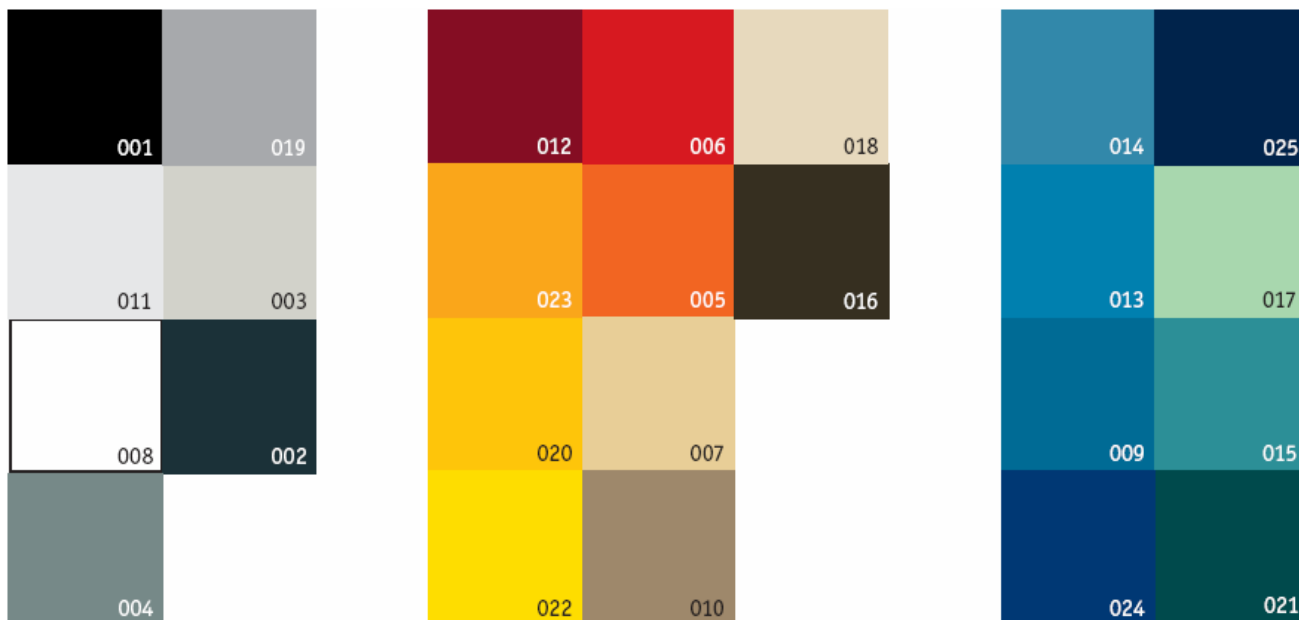

## The high quality handrail in 25 modern colours

<ul style="list-style-type: none"> <li>■ long lasting high quality</li> <li>■ modern technology guarantees exact sections and accurate dimensions</li> <li>■ pure raw materials are completely safe</li> <li>■ easy to install even around tight radius bends (minimum internal radius is 1,5 times the width of core, for oval sections)</li> </ul>	<p>■ <b>The oval sections</b></p> <p><b>F 308</b>  30 x 8</p> <p><b>F 408</b>  40 x 8</p> <p><b>F 508</b>  50 x 8</p> <p>■ <b>The round sections</b></p> <p> 25 x 15 40 Ø</p> <p> 40 x 8 55 Ø</p> <p><b>R40</b>                      <b>R55</b></p>
--	---

### The full colour range

### Standard colours per section

Modell	Colour	Modell	Colour
F 308	001, 004, 008, 011, 020	R 40	001, 003, 004, 008, 011, 019, 025
F 408	all 25 colours	R 55	001, 003, 004, 011, 019, 025
F 508	001, 003, 004, 008, 011, 020, 025		